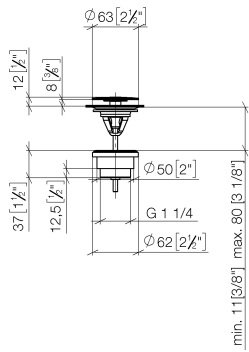

Basin Waste without press-closing 1 1/4" - Chrome

IMO

10 126 970

Only suitable for sinks without an overflow.

10 126 970

mm [inches]

10 126 970

Parts for other finishes can be found here: [Brushed](#)
[Platinum](#)

Spare parts list

No.	Item Number	Name	Quantity used	Delivery time
1	09 31 20 097-00	plug	1	10
2	09 30 30 179 90	screw	1	2
3	09 11 01 038-00	cup	1	10
4	09 14 05 061 90	seal	1	2
5	09 14 03 153 90	seal	1	2
6	09 11 10 156-00	connection	1	-